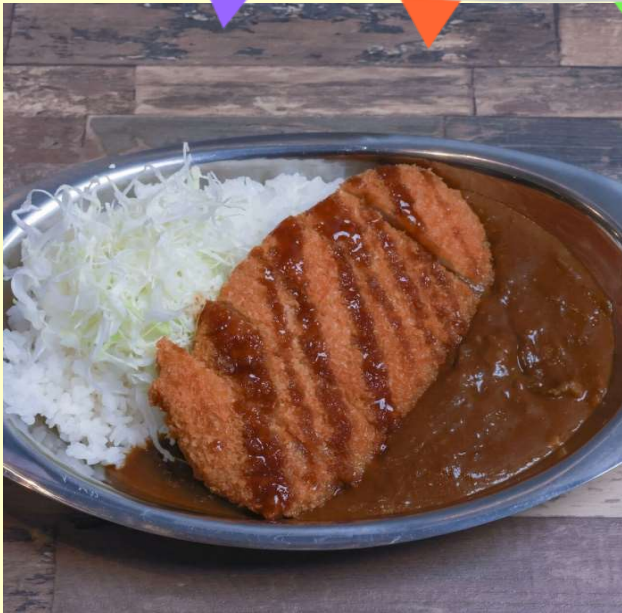

# KITCHEN CAR MENU

MON

5月

TUE

WED

THU

FRI